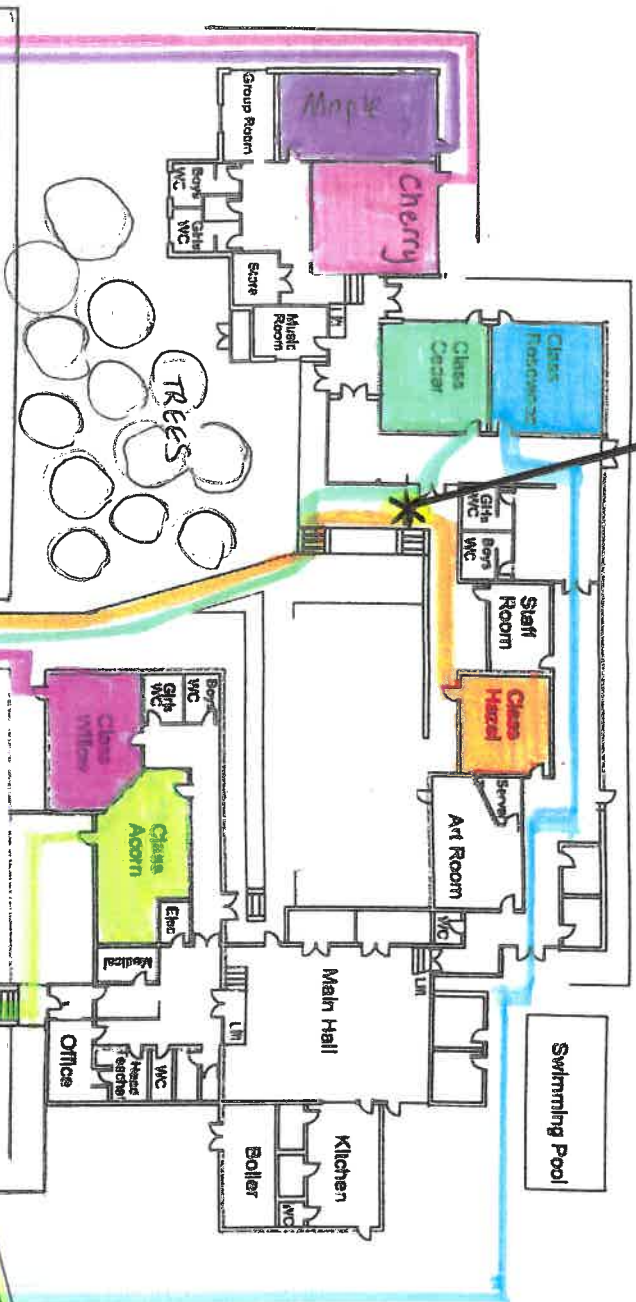

TA on duty here from 8.30pm

Parent Zone for Willow, Hazel and Cedar

| Class | Drop Off Time | Pick Up Time |
|---------------|---------------|--------------|
| Year 2 Hazel | 8.35 | 2.50 |
| Year 3 Cedar | 8.45 | 3.00 |
| Year 1 Willow | 8.55 | 3.10 |

TA on duty here from 8.30am

| Class | Drop Off | Pick Up |
|-------|----------|---------|
| Acorn | 8.50 | 3.05 |

Parent Zone for Acorn

Children only beyond this point as the ramp is too narrow to have 2 way traffic.

Drop off for families with more than one child:

- Arrive at the time of the FIRST drop off and then take your other children to their drop off zone where they can go straight in. You do not need to wait for their arrival time. We will expect younger siblings earlier than their class drop off time.
- **Pick up for families with more than one child:**
- Arrive at the time of the FIRST pick up and then go to the pick up zone for the next child, **keeping your children close to you at all times.**